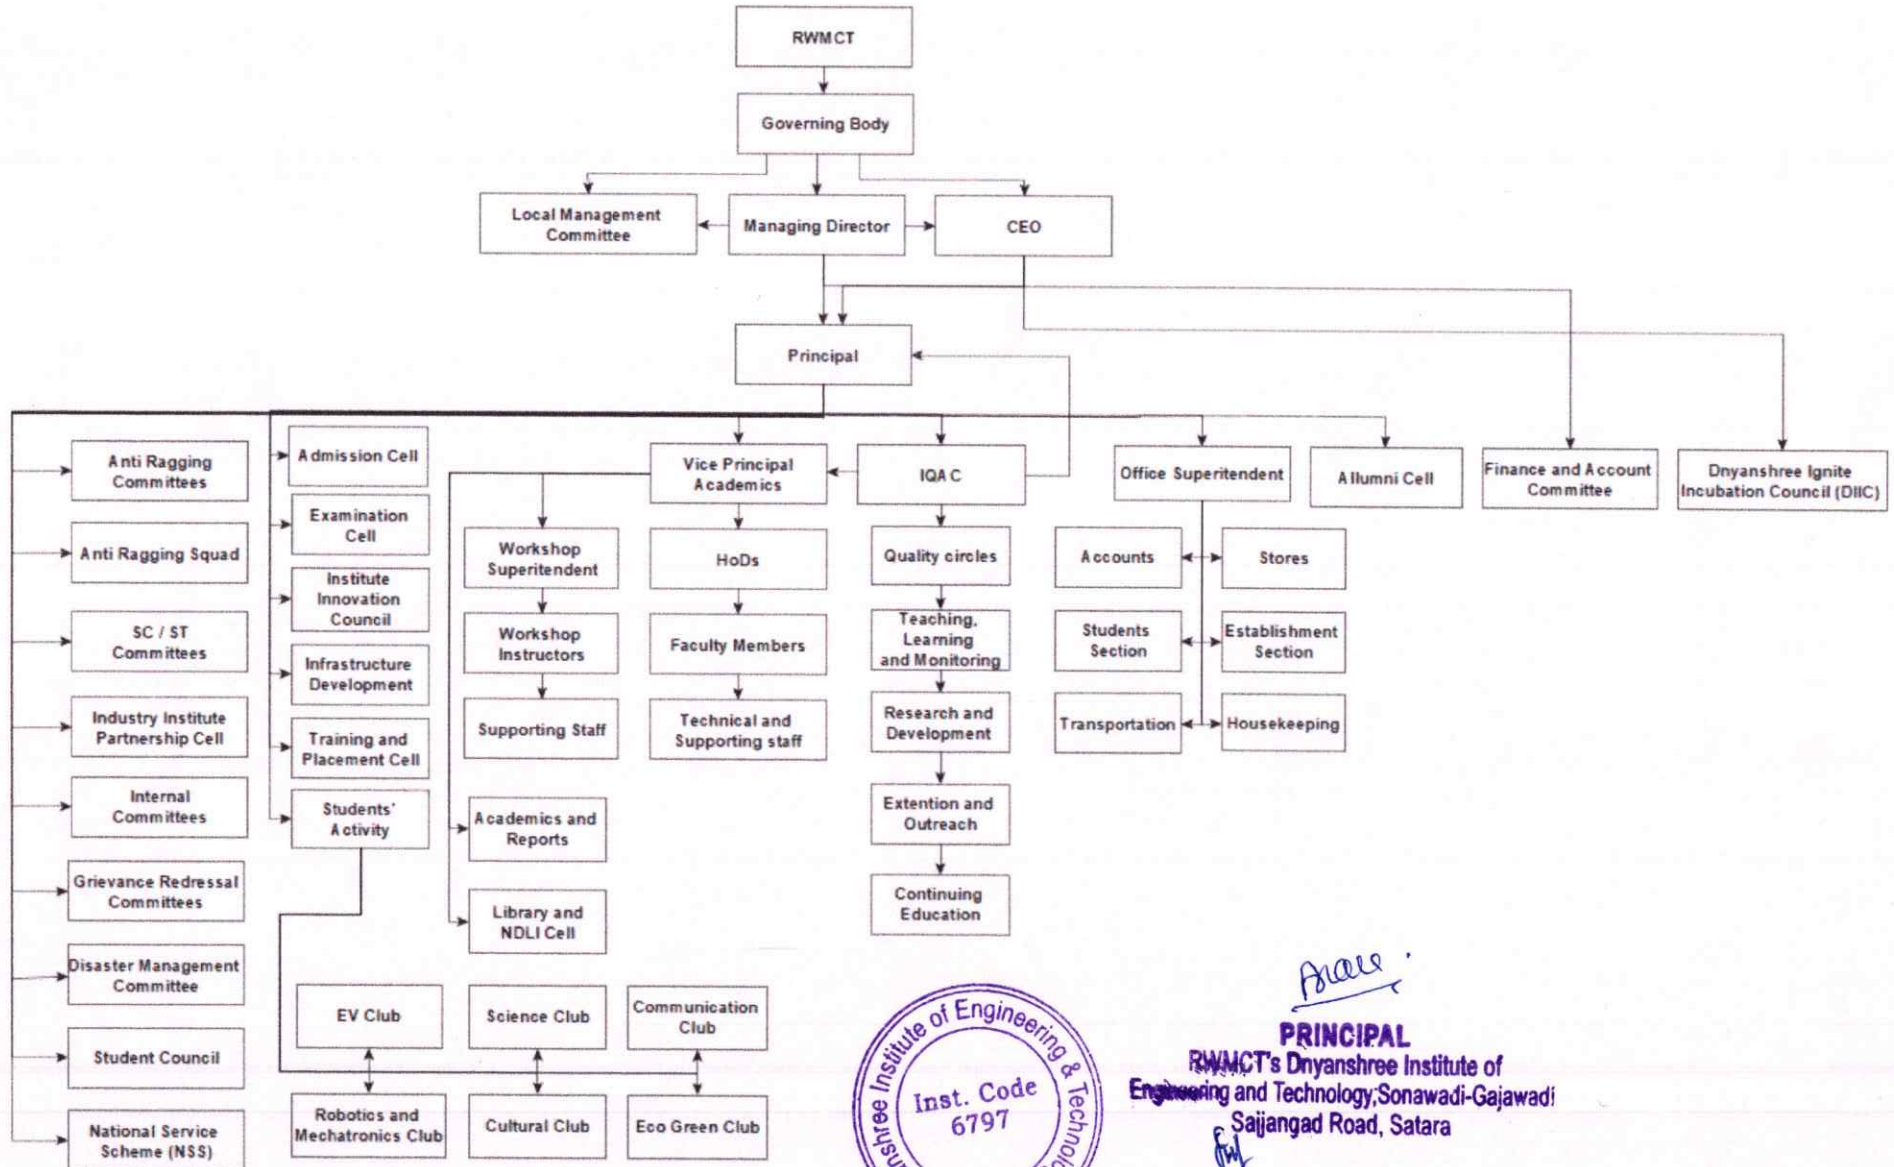

Raosaheb Wangde Master Charitable Trust's

DNYANSHREE

INSTITUTE OF ENGINEERING AND TECHNOLOGY

Organization Chart A.Y. 2023-24

Arise
PRINCIPAL
RWMCT's Dnyanshree Institute of
Engineering and Technology, Sonawadi-Gajawadi
Sajjangad Road, Satara