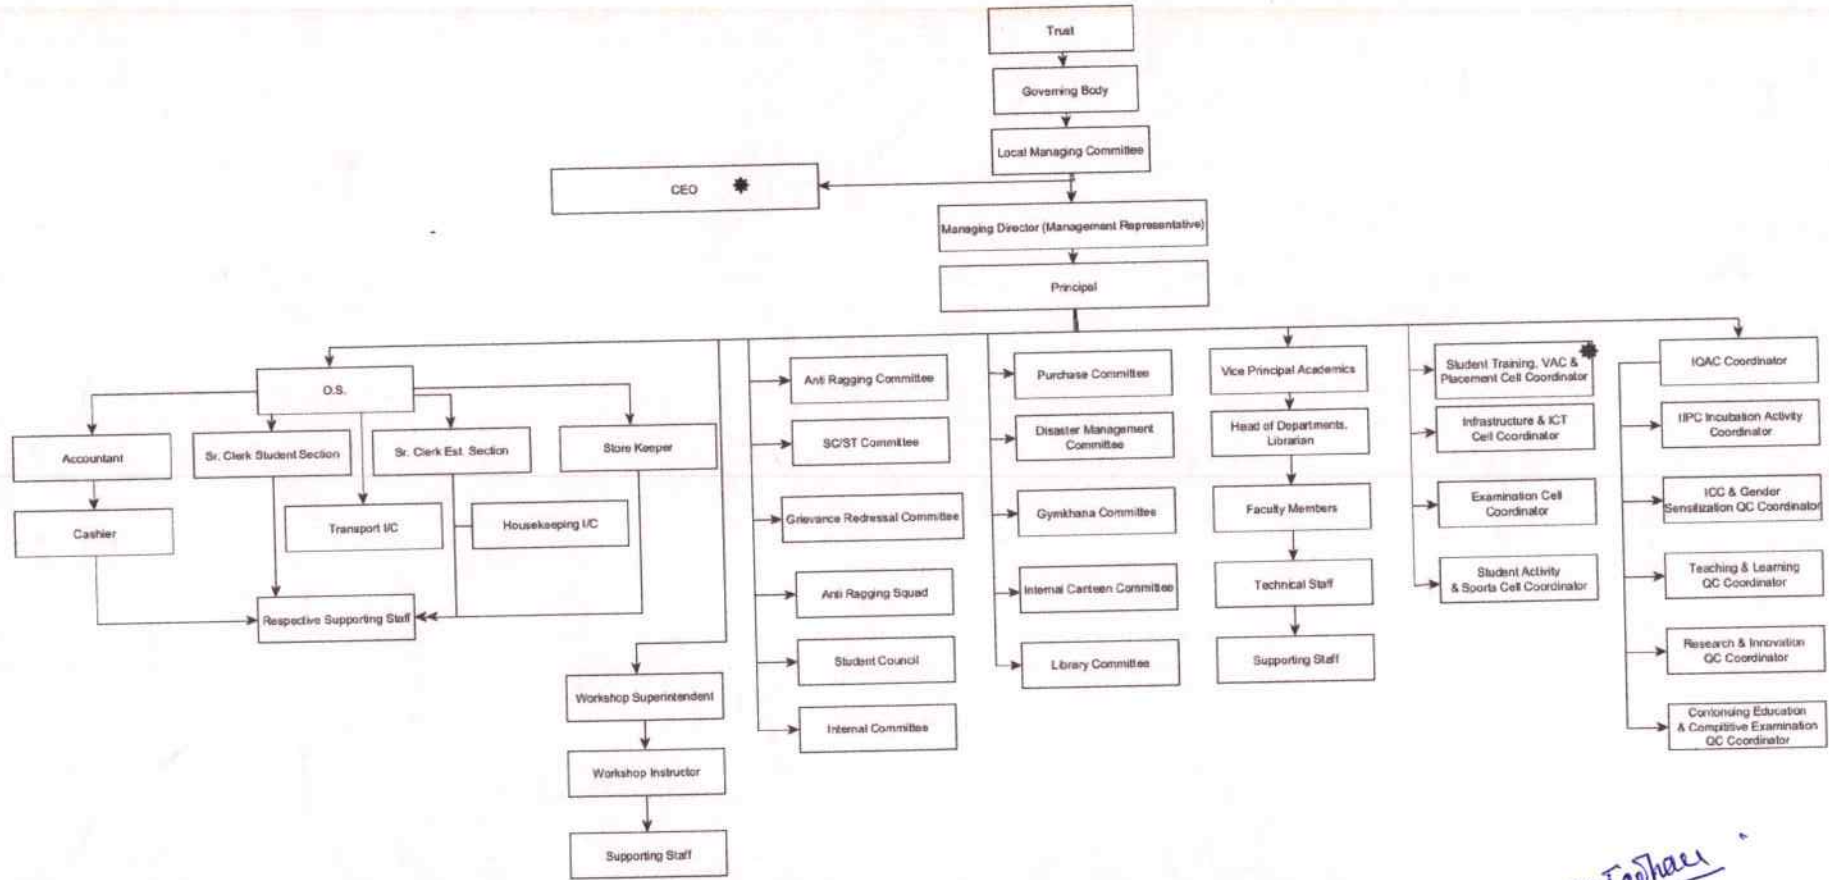

Rao Sahab Wangde Master Charitable Trust's
DNYANSHREE
INSTITUTE OF ENGINEERING AND TECHNOLOGY

Organization Chart of Academic Year 2022-23

Ad Jaadhari
PRINCIPAL
RWMCT's Dnyanshree Institute of
Engineering and Technology, Sonawadi-Gajawadi,
Sajjangad Road, Satara.